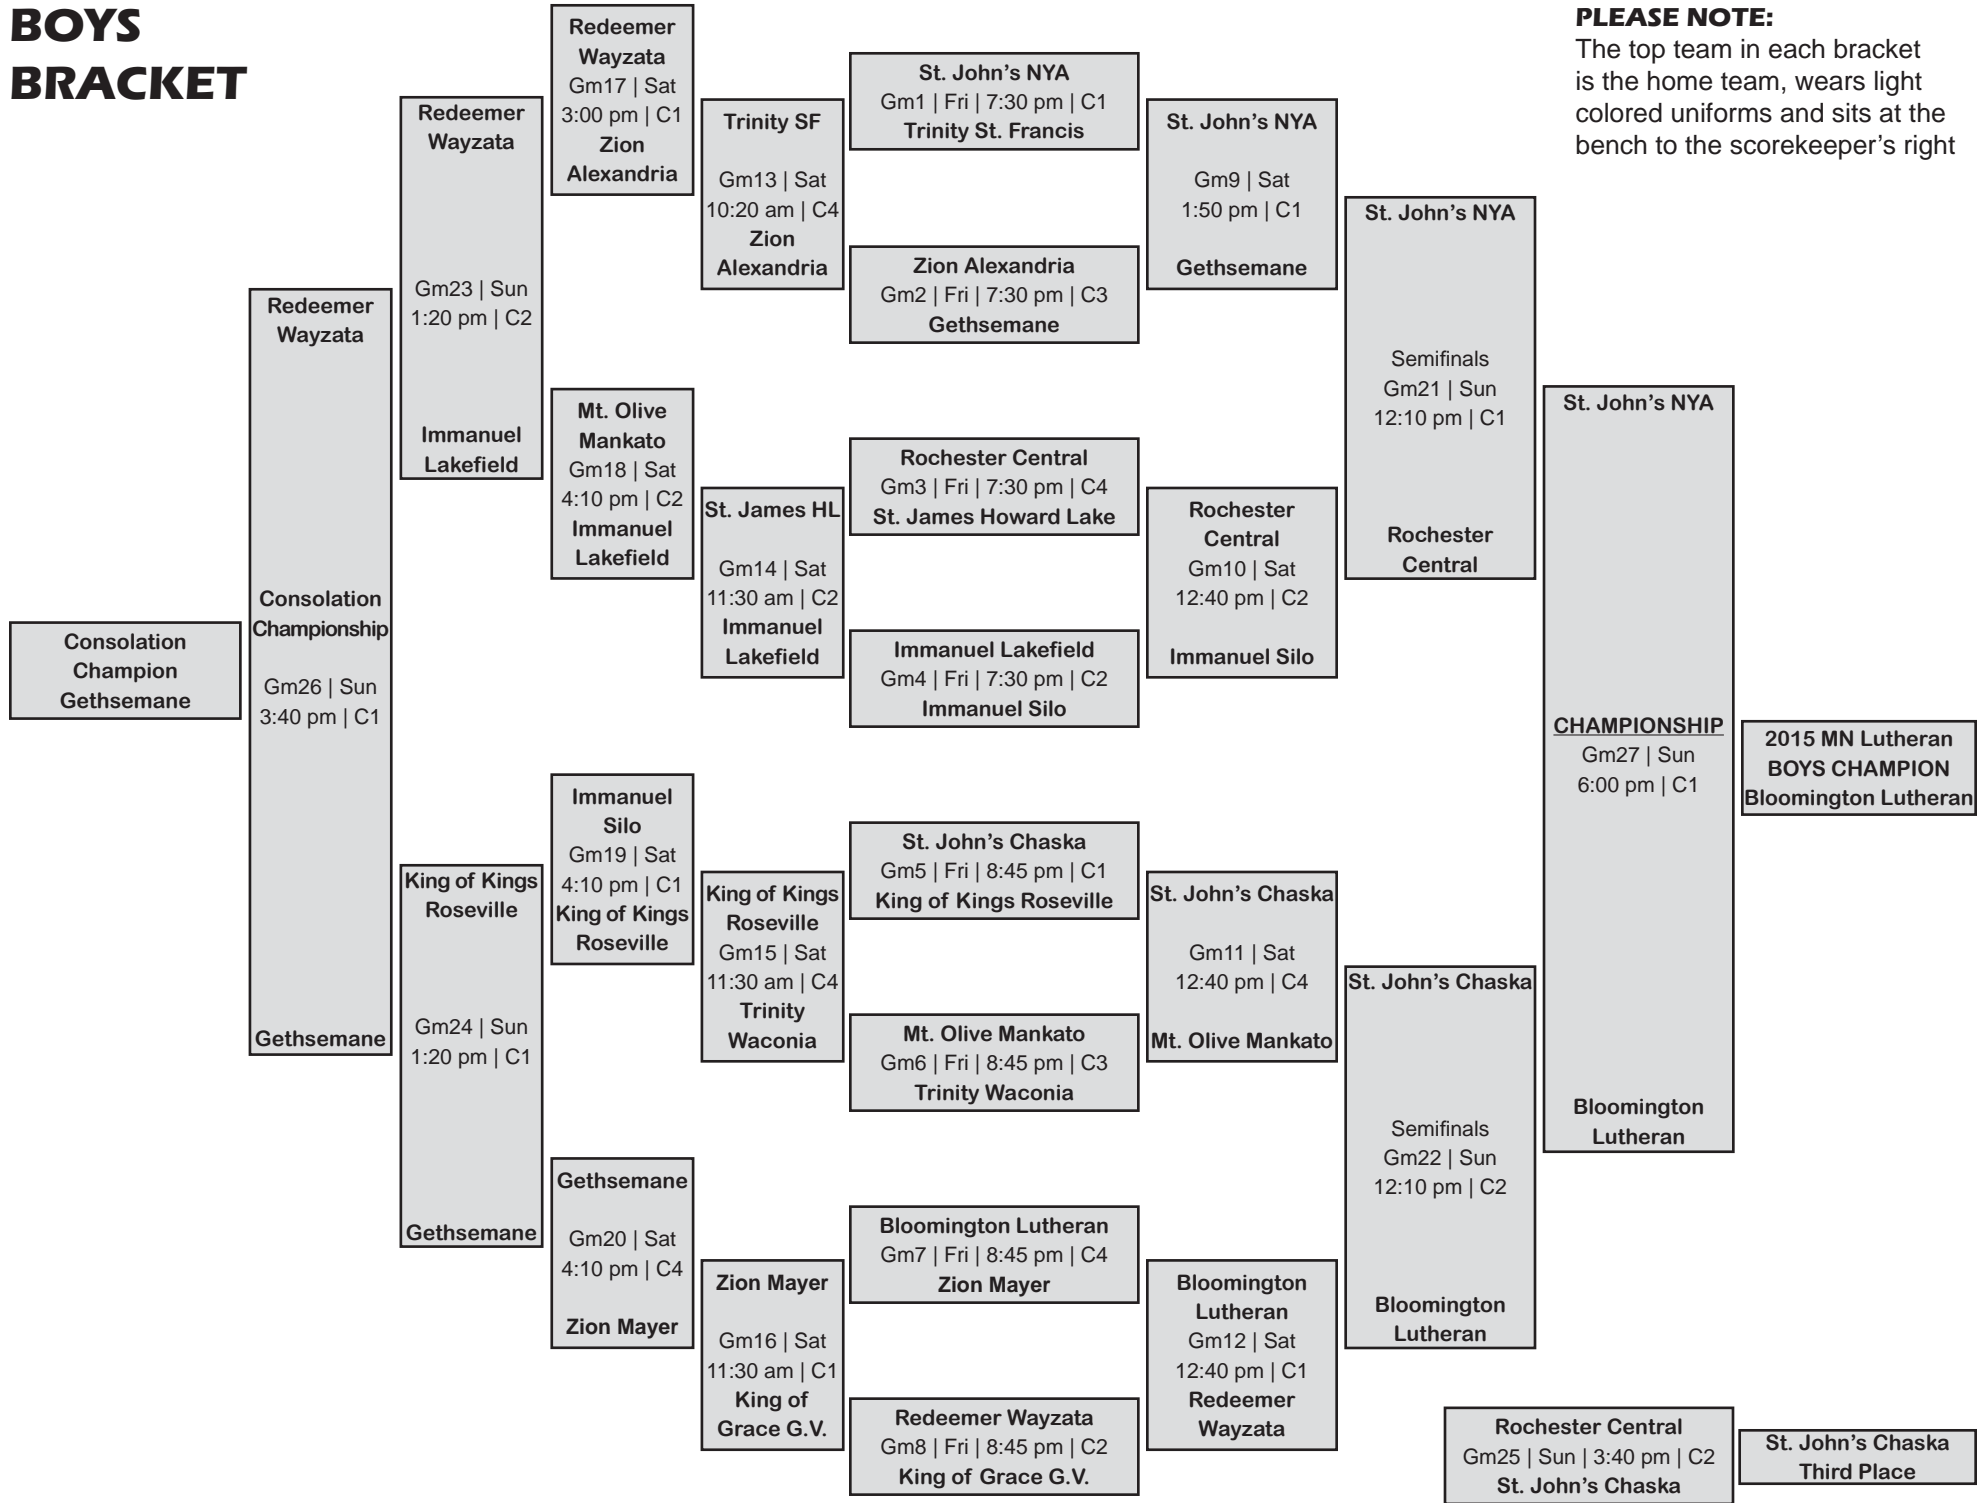

BOYS BRACKET

PLEASE NOTE:

The top team in each bracket is the home team, wears light colored uniforms and sits at the bench to the scorekeeper's right

GIRLS BRACKET

PLEASE NOTE:

The top team in each bracket is the home team, wears light colored uniforms and sits at the bench to the scorekeeper's right